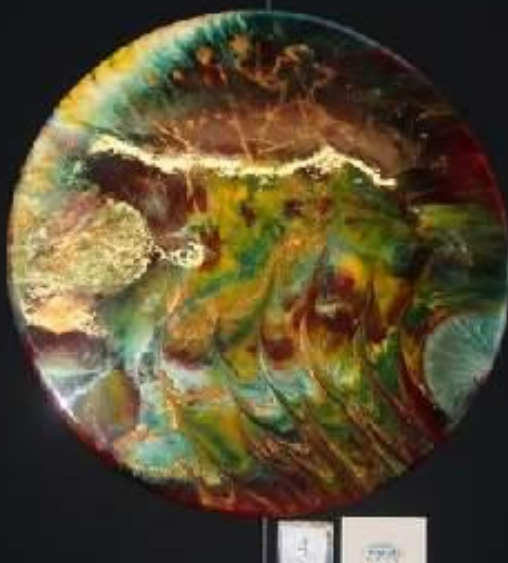

Delicious appetizers

"Middle Earth" by Joel Batersby, Best in Show 2018

painting | works on paper | textile art | sculpture | photography

2019 WOOLI ARTSHOW

FUNDRAISER FOR COASTAL COMMUNITIES PROTECTION ALLIANCE WOOLI