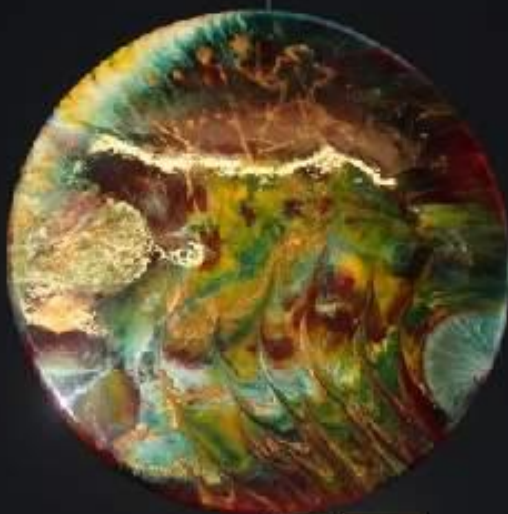

*Join us for the announcement of this year's winners
and celebrate regional artists.*

\$10 Entry Adult

\$5 Children

Tickets available at the door

Complimentary drink on arrival

Delicious appetizers

"Middle Earth" by Joel Batersby, Best in Show 2018