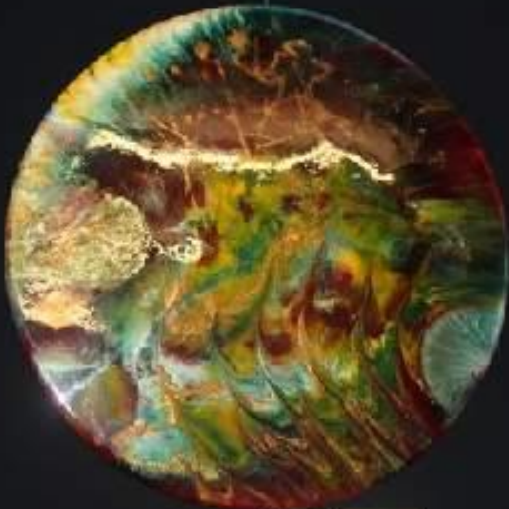

Delicious appetizers

"Middle Earth" by Joel Batersby, Best in Show 2018

painting | works on paper | textile art | sculpture | photography

2019 WOOLI ARTSHOW

FUNDRAISER FOR COASTAL COMMUNITIES PROTECTION ALLIANCE WOOLI